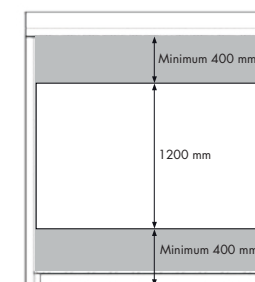

Standard configuration

Window

Transparent PVC crystal fabric
The crystal fabric runs across the full width of the Fixscreen

Basic fabric

Any fibreglass fabric of your choice from the RENSON® fabric sampler